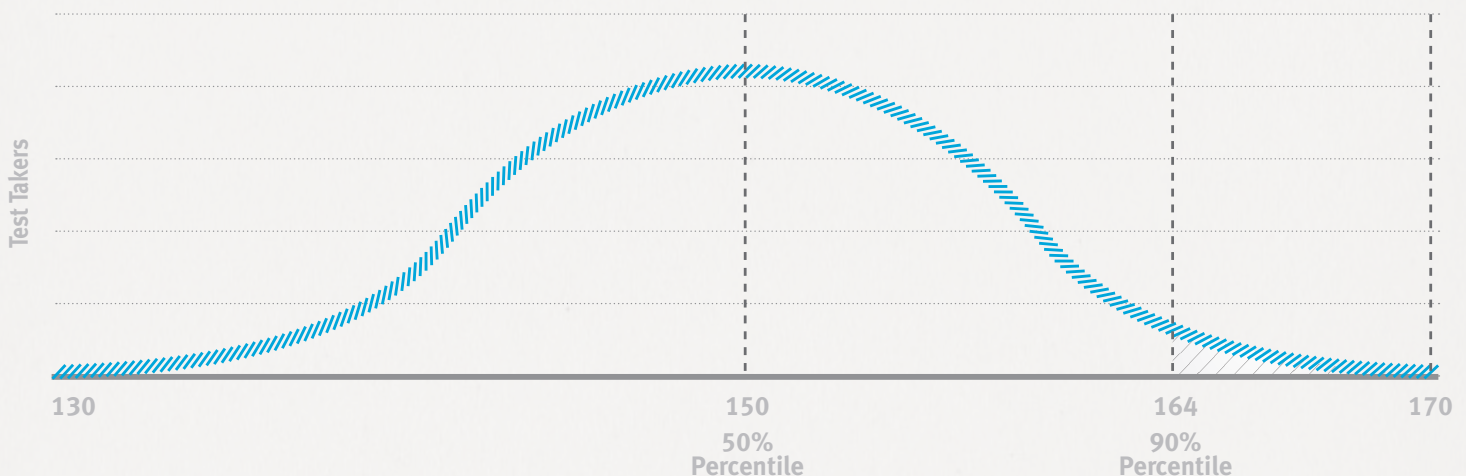

Why prep for the GRE®?

Admissions officers report that an applicant's **GRE® score** is **one of the most important** admissions factors.¹

Most admissions officers say that an applicant's **GRE® score** is important in securing **merit-based scholarships**.²

The **acceptance rate** at top masters, MBA, and professional programs is **less than 20%**.

What's on the GRE®?

ANALYTICAL WRITING

Analyze an issue, Analyze an Argument

2 essays

30 min. each

QUANTITATIVE REASONING SECTIONS (2)

Quantitative Comparison, Problem Solving, Data Interpretation

20 questions each

35 min. each

VERBAL REASONING SECTIONS (2)

Text Completion, Sentence Equivalence, Reading Comprehension

20 questions each

35 min. each

UNSCORED

Quantitative or Verbal questions

Varies

How is the GRE® scored?